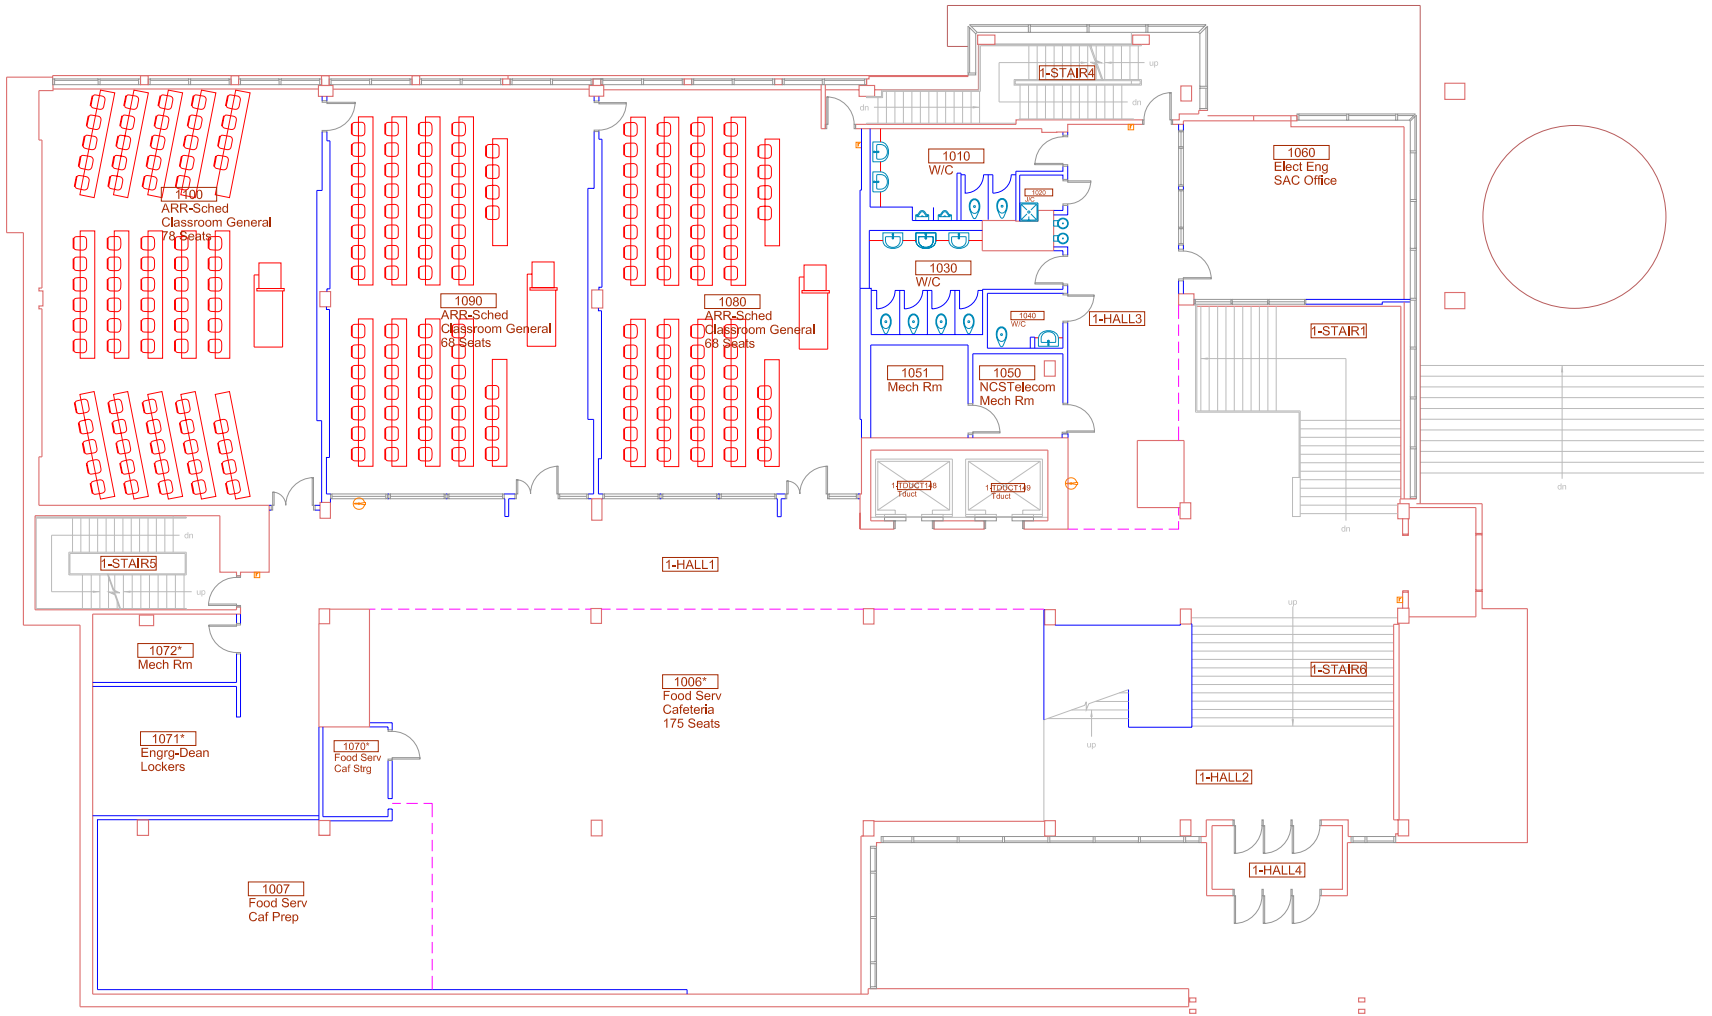

Last Update	Description
Sep 03	LaserCad Update
Sept 07	Rms 1080, 1090
July 06	PIA Update

I:\Trotter Building\240-010.dwg

McGill
Planning & Institutional Analysis

Building Code 240

TROTTER Building

Filename 240-010.dwg

1st Floor

Level 010
Scale 1:250

DO NOT SCALE DRAWINGS